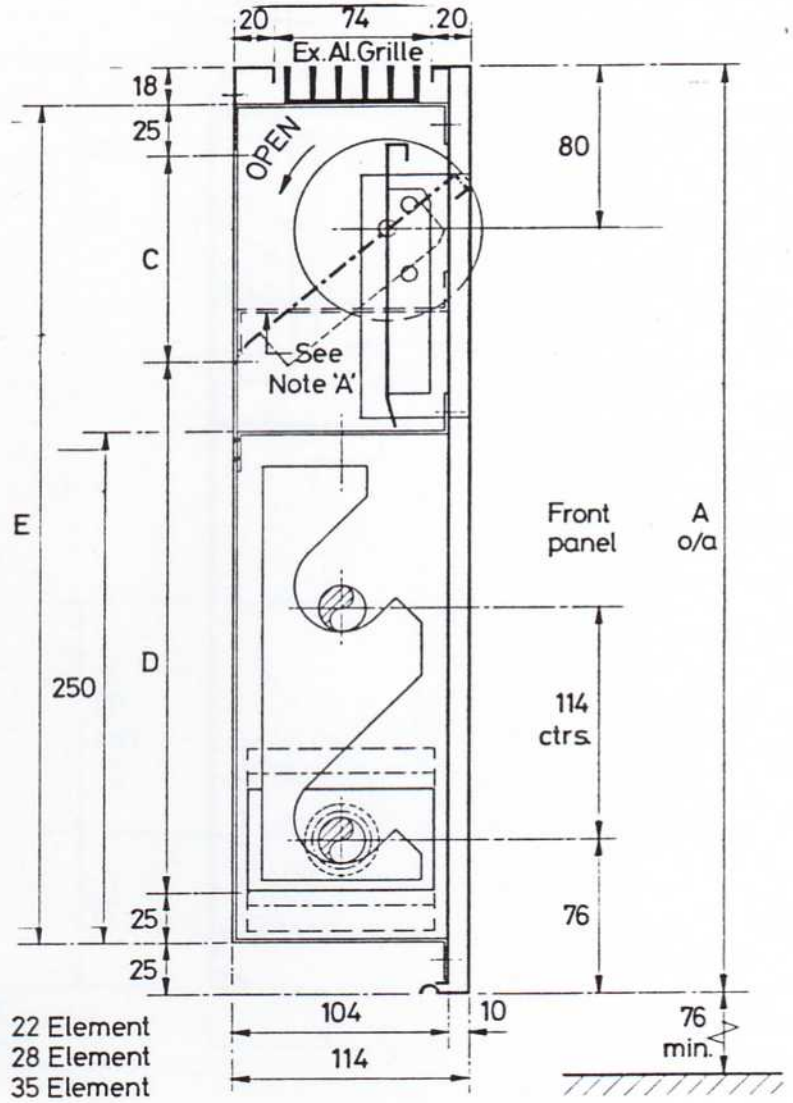

PERIMETER LG

NOTES:-

Dampers are not available on 305 high.
 Any height of casing can be supplied on request to suit individual requirements.
 'A'-Additional centre support on 610 high and above.

SCHEDULE				
Ht. Ref	A	C	D	E
305	305		212	262
457	457	104	260	414
610	610	257	260	567