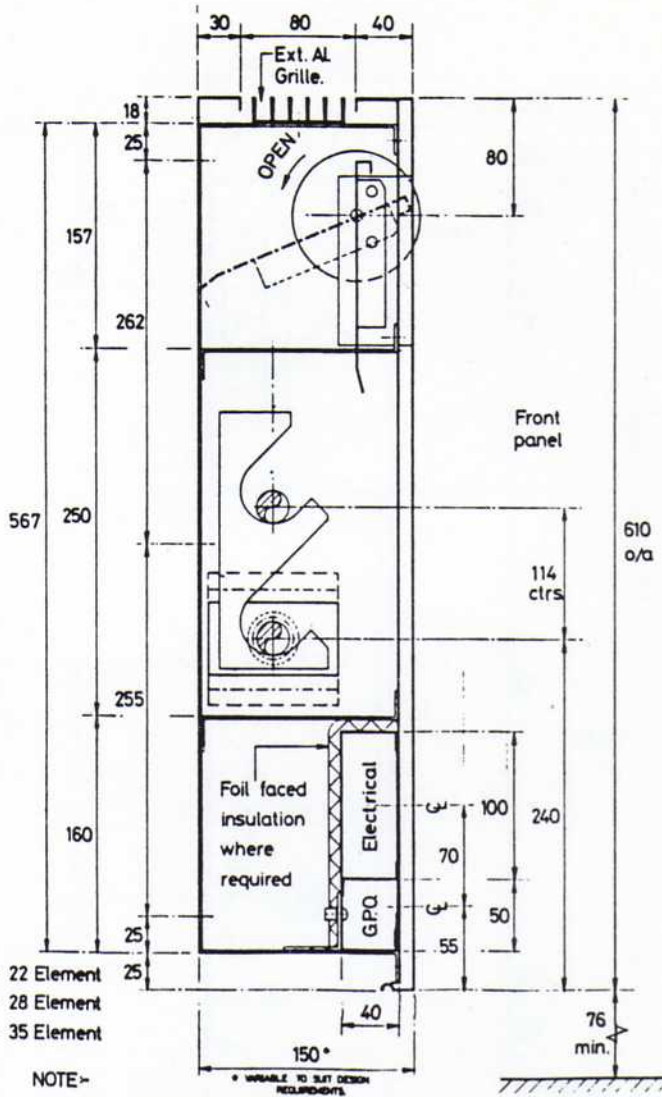

# PERIMETER LG with integral cable tray

- 22 Element
- - - 28 Element
- - - 35 Element

NOTE:-  
Integral cable trays can be incorporated in any position in any style of casing if required.