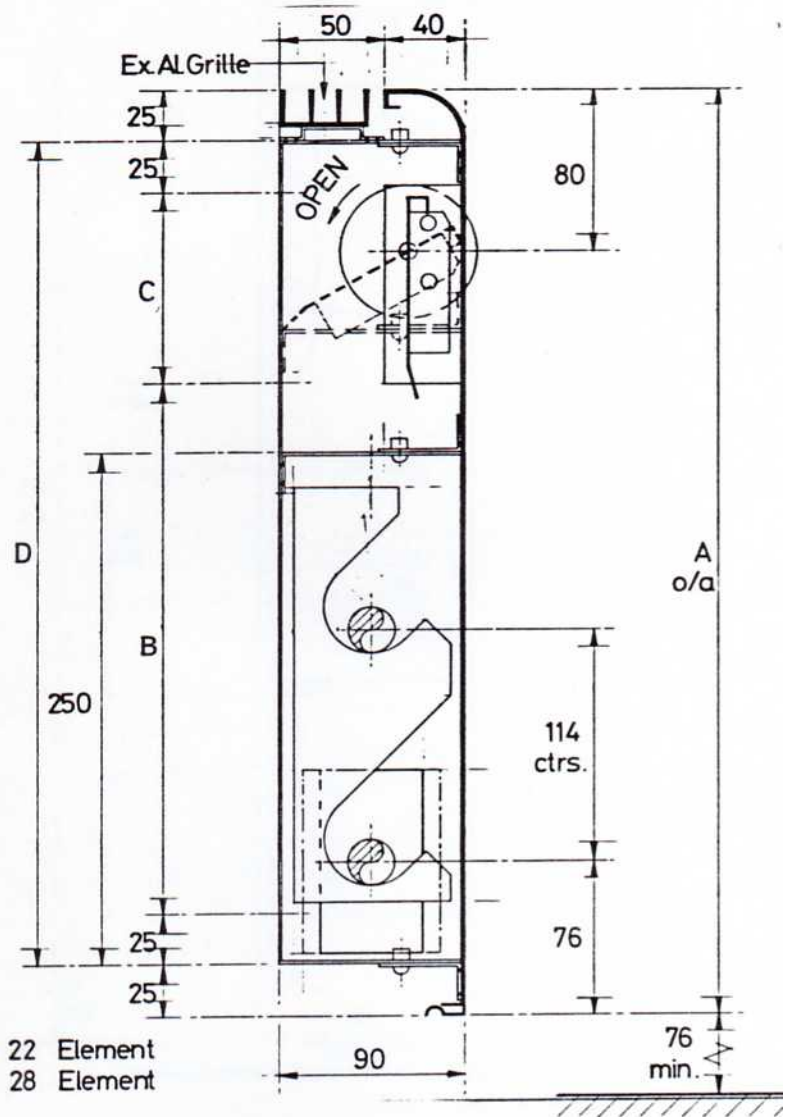

PERIMETER LG SLIMLINE with rounded top

NOTES:-

Dampers are not available on 305 high.

Any height of casing can be supplied on request to suit individual requirements.

'A'- Additional centre support on 610 high and above.

SCHEDULE				
H/L Ref	A	B	C	D
305	305	205		255
457	457	260	97	407
610	610	260	250	560